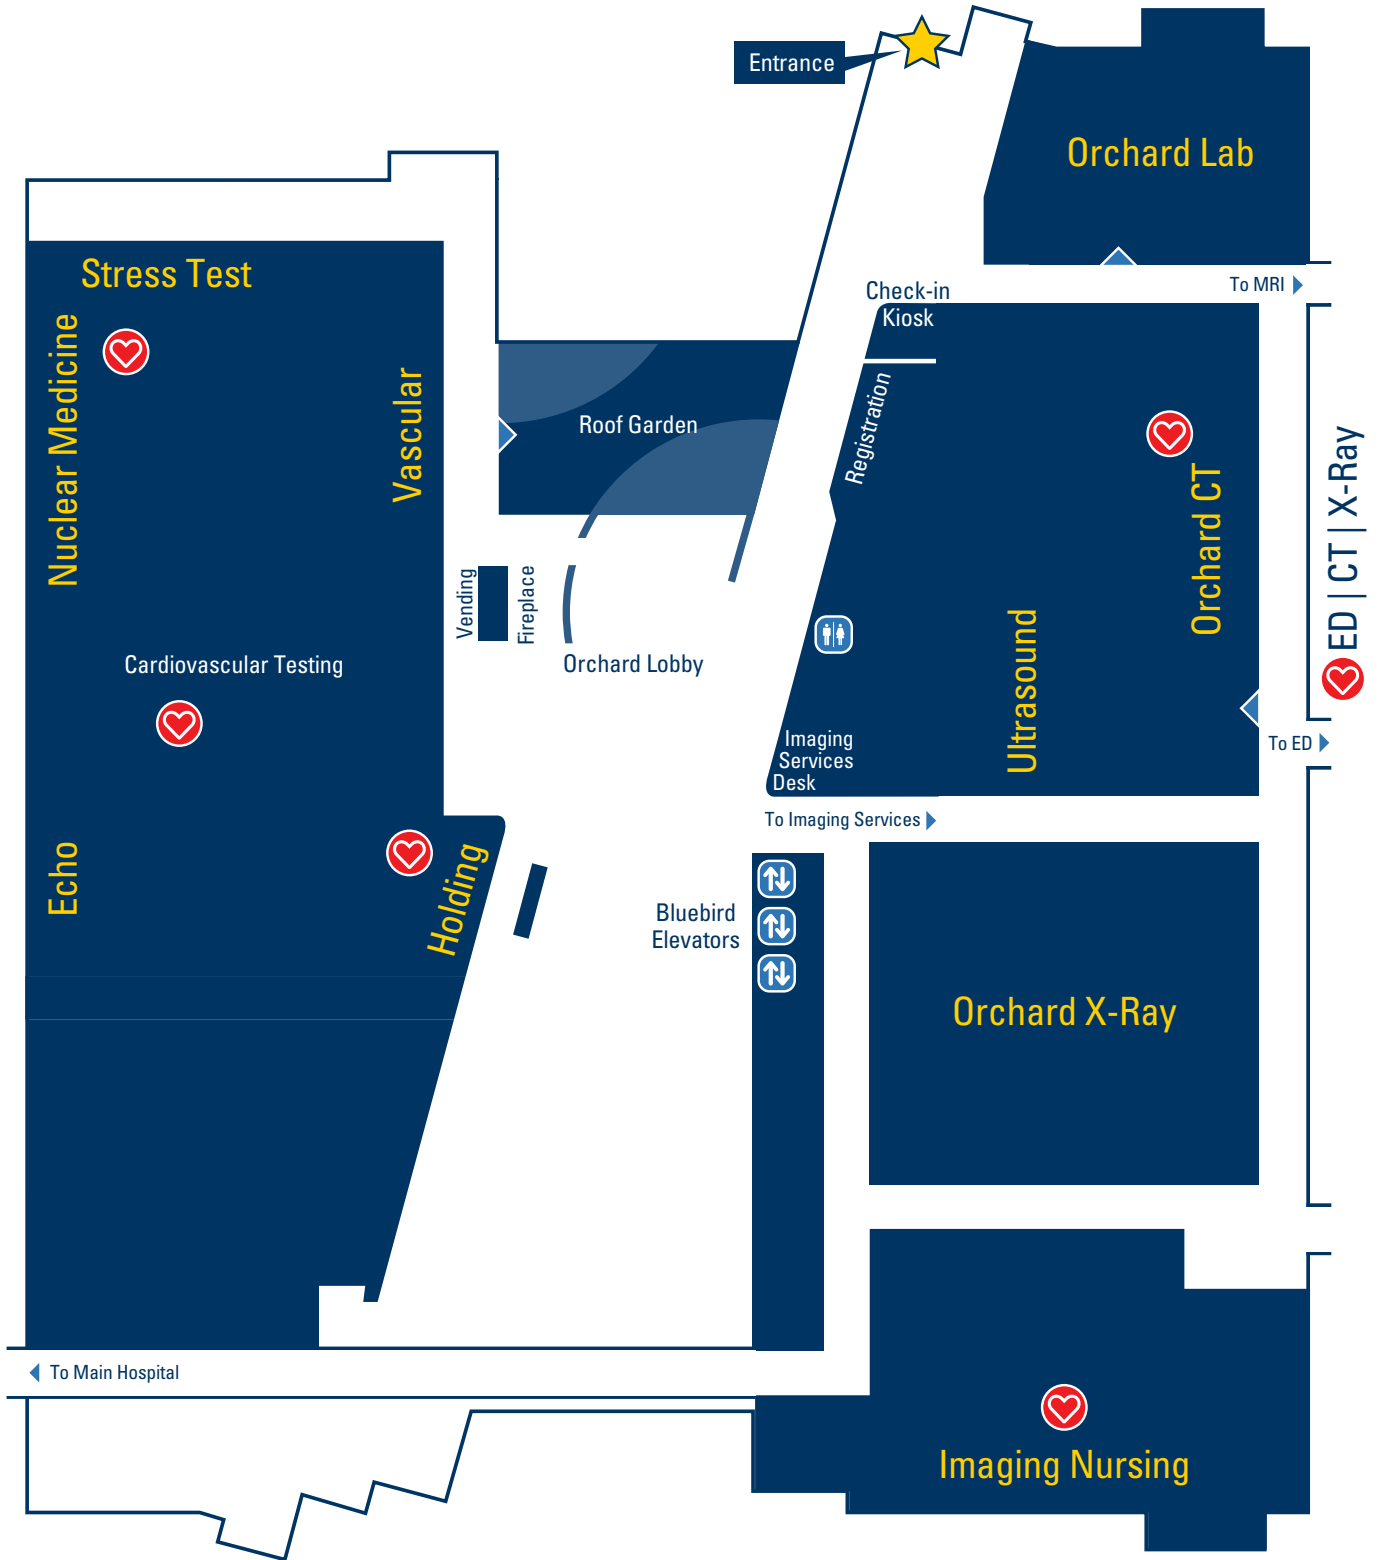

Heart and Vascular Center Floor Map

Level 1

SUGNET

Orchard Building Floor Map

Level 2

Orchard Building Floor Map

Level 3