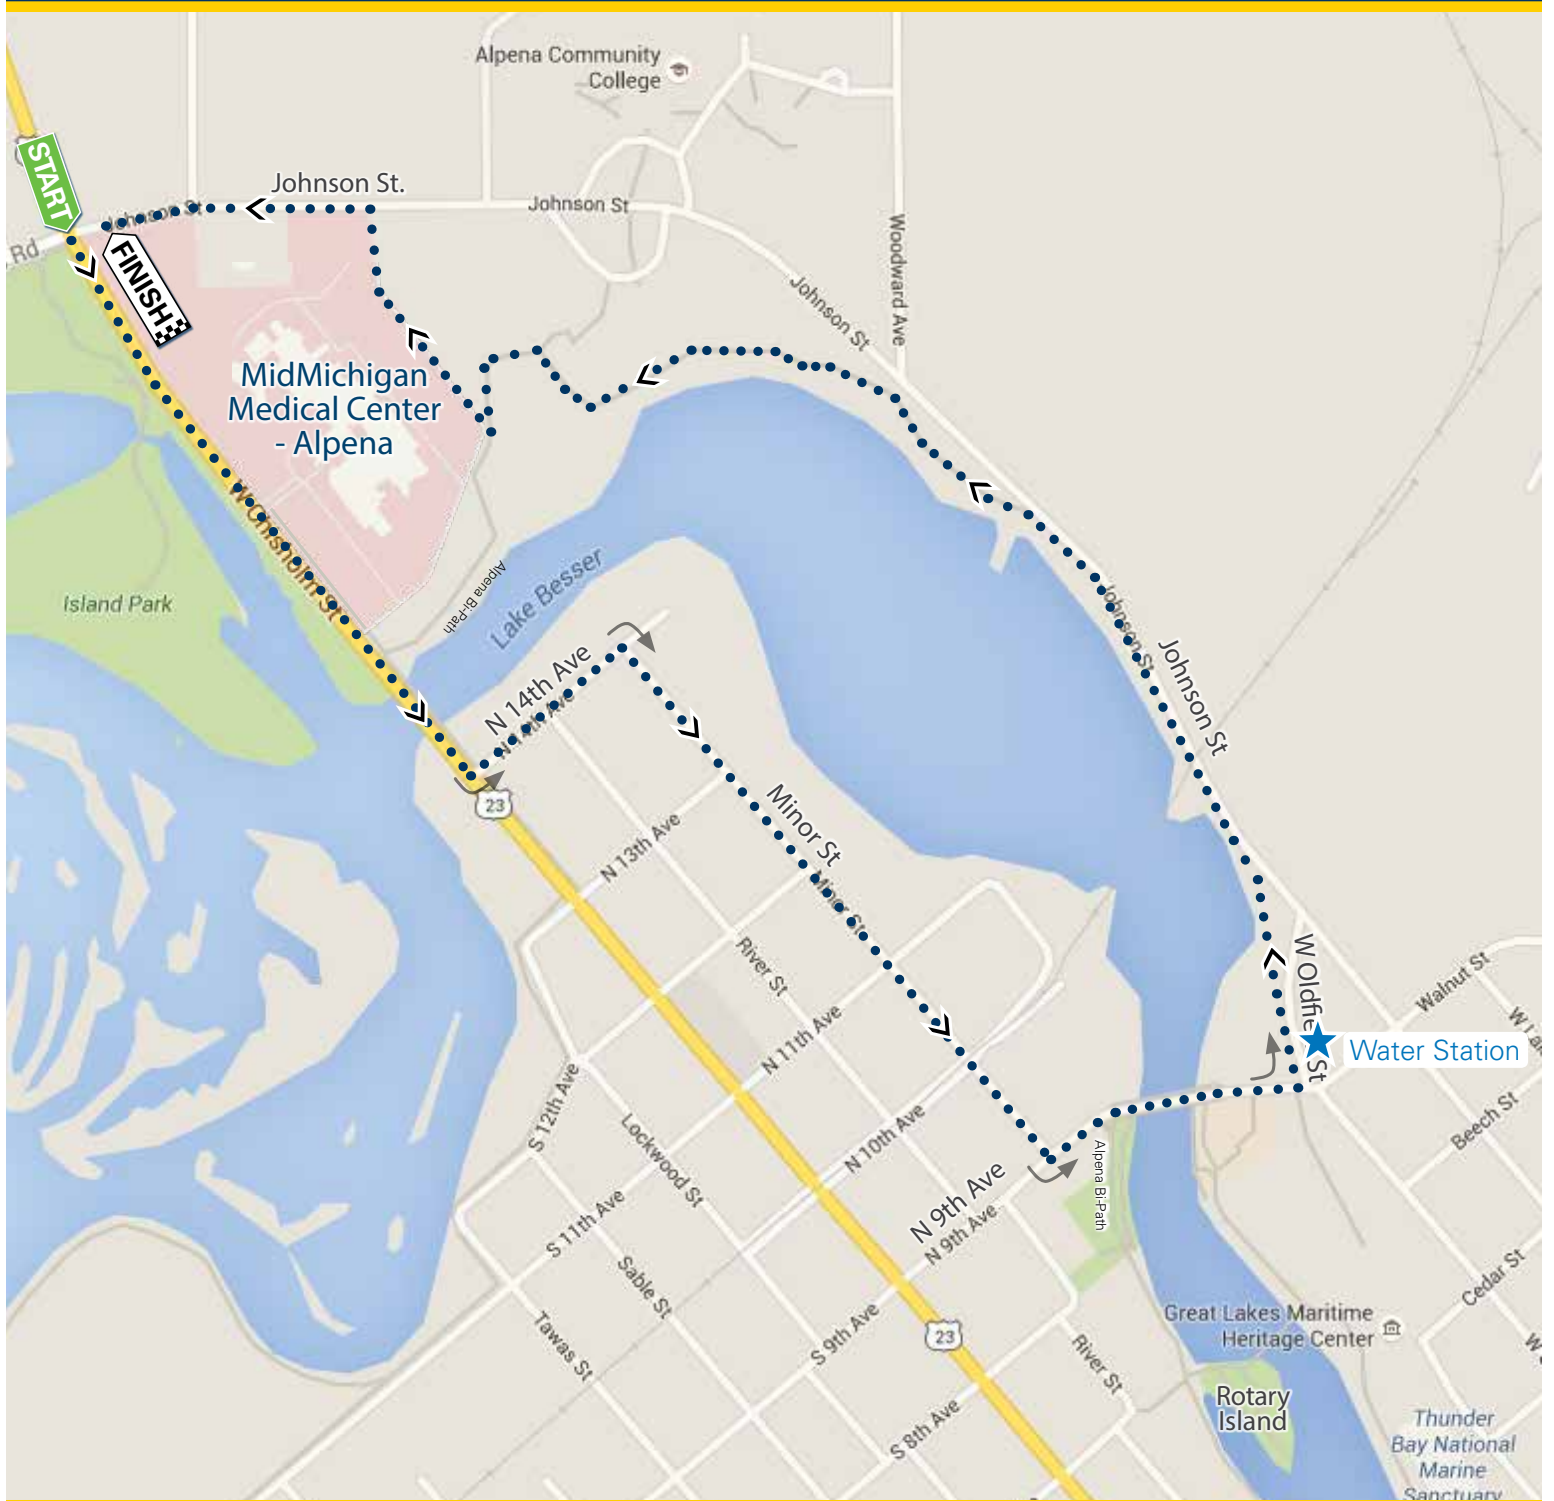

Aliferis Memorial Race Half Marathon

- **6 a.m. - Bus leaves** MidMichigan Medical Center - Alpena
- **7 a.m. - Race starts** at the corner of Maple Lane Road and Zawalski Road.
- Cross US-23, continue on NEST Trail to Woodward.
- Turn Right on Woodward to Johnson Street.
- Finish at Medical Center.

Aliferis Memorial Race

5K Run

Alferis Memorial Race Bike Race | Tour

MidMichigan Health
UNIVERSITY OF MICHIGAN HEALTH SYSTEM