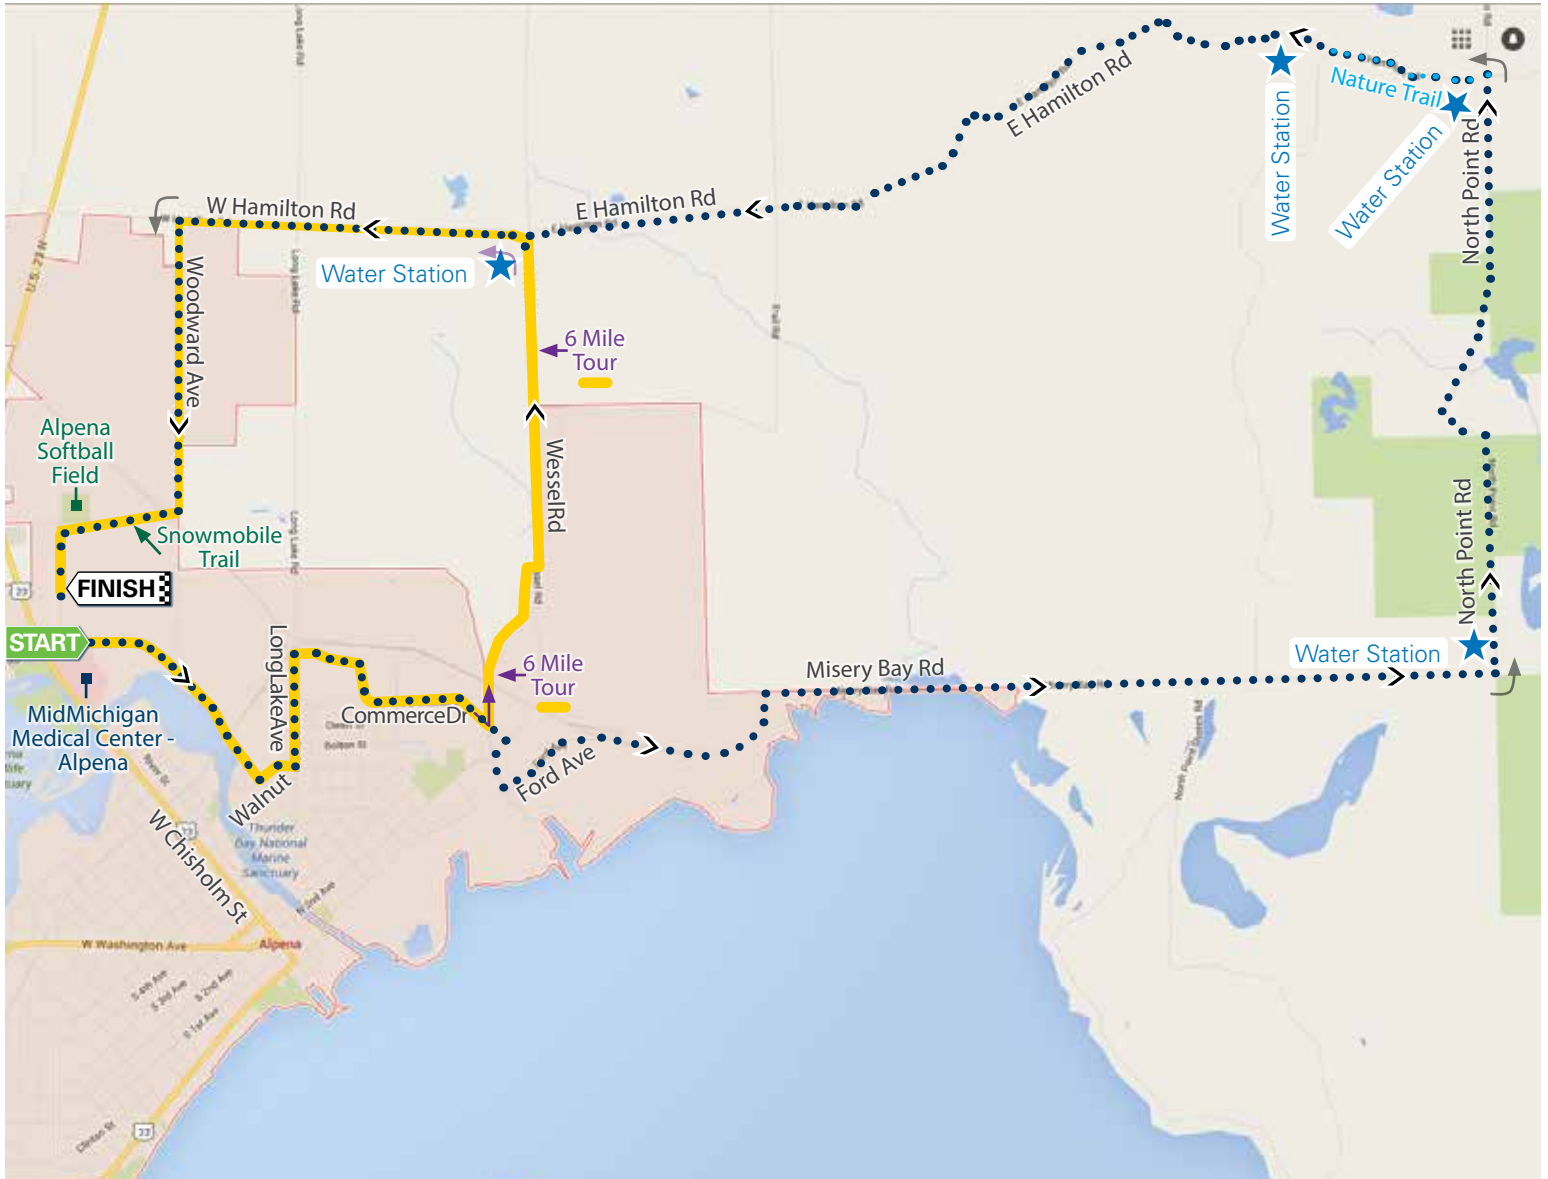

Aliferis Memorial Race Half Marathon

- **6 a.m. - Bus leaves** MidMichigan Medical Center - Alpena
- **7 a.m. - Race starts** at the corner of Maple Lane Road and Zawalski Road.
- Cross US-23, continue on NEST Trail to Woodward.
- Turn Right on Woodward to Johnson Street.
- Finish at Medical Center.

Aliferis Memorial Race

5K Run

Alferis Memorial Race Bike Race | Tour

MidMichigan Health
UNIVERSITY OF MICHIGAN HEALTH SYSTEM