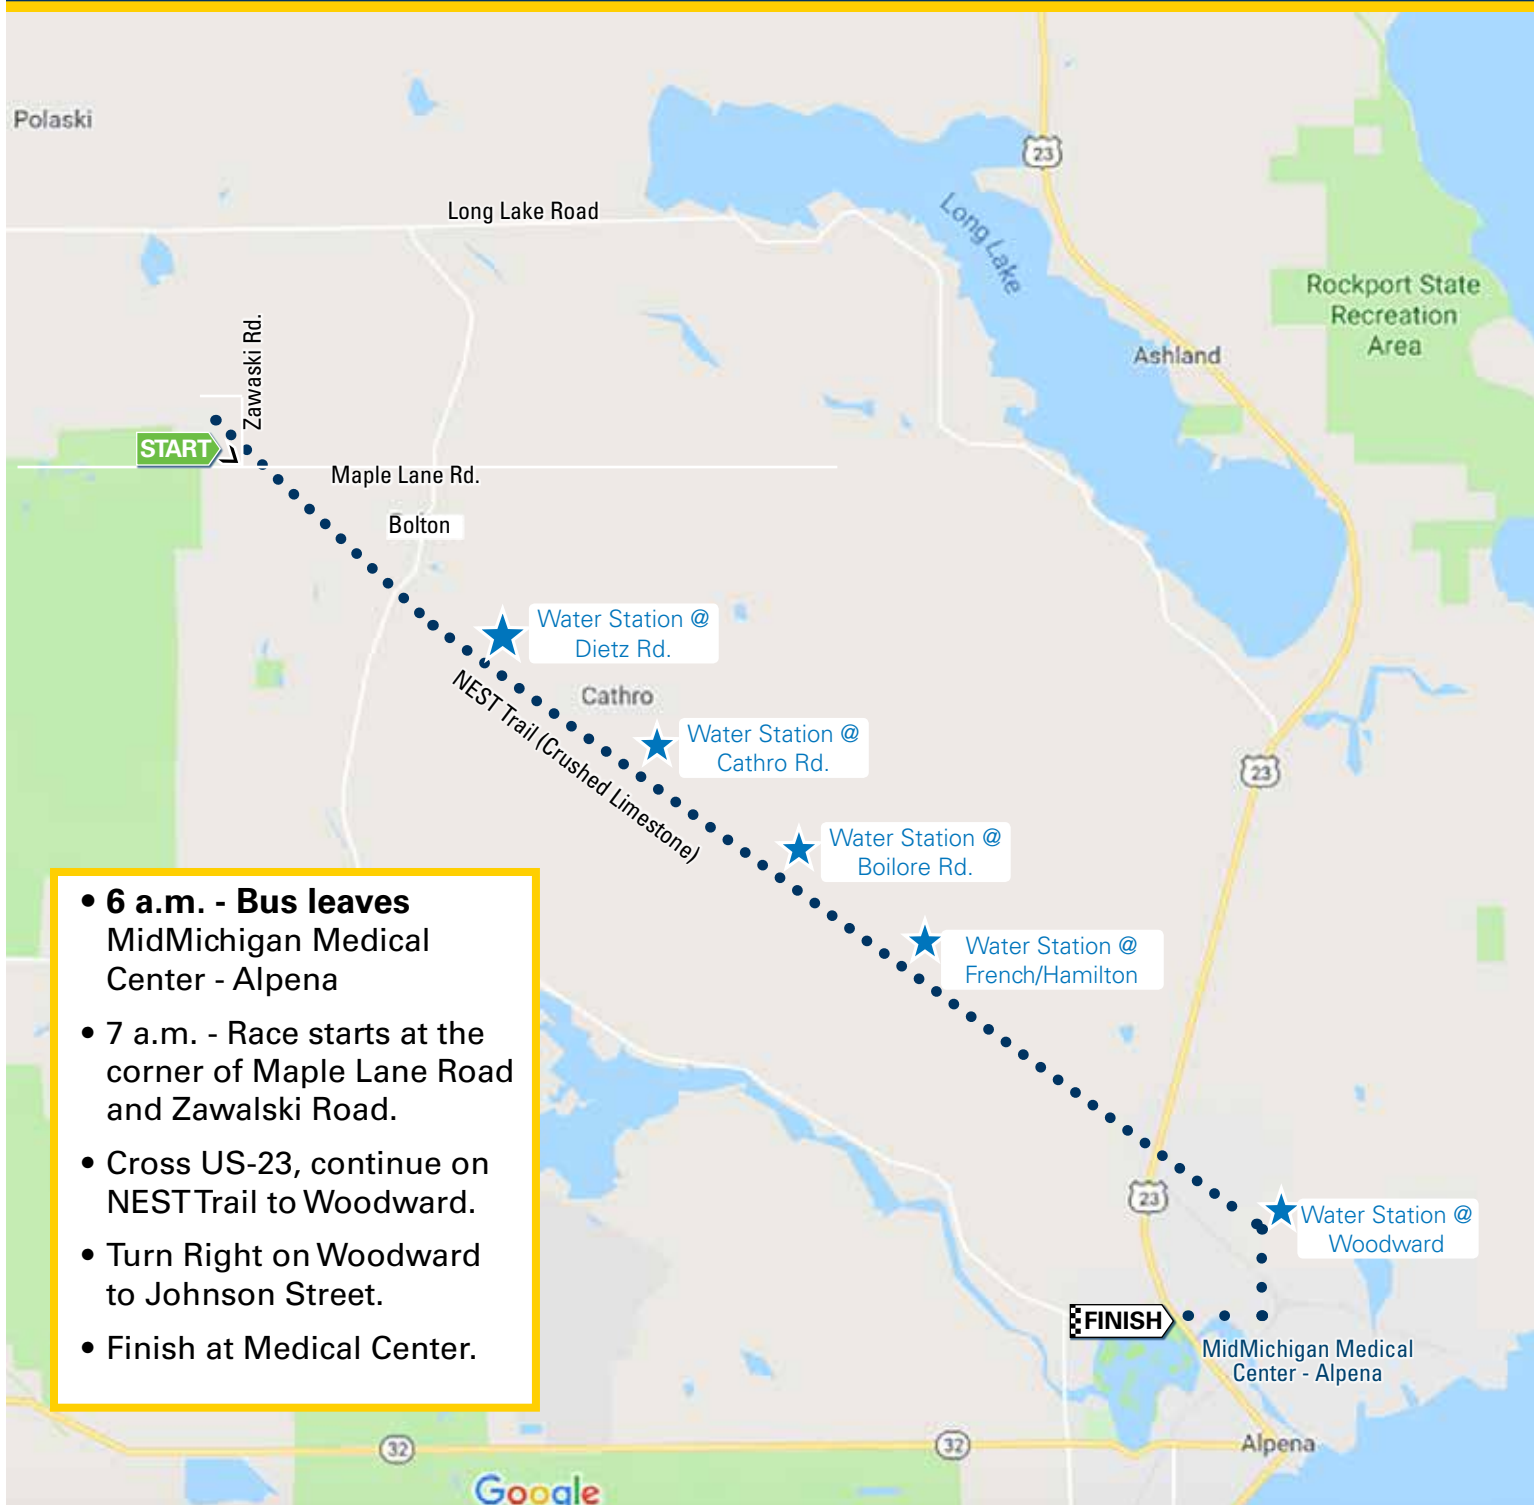

Aliferis Memorial Race Half Marathon

- **6 a.m. - Bus leaves** MidMichigan Medical Center - Alpena
- **7 a.m. - Race starts** at the corner of Maple Lane Road and Zawalski Road.
- Cross US-23, continue on NEST Trail to Woodward.
- Turn Right on Woodward to Johnson Street.
- Finish at Medical Center.

Aliferis Memorial Race

5K Run

Alferis Memorial Race Bike Race | Tour

MidMichigan Health
UNIVERSITY OF MICHIGAN HEALTH SYSTEM