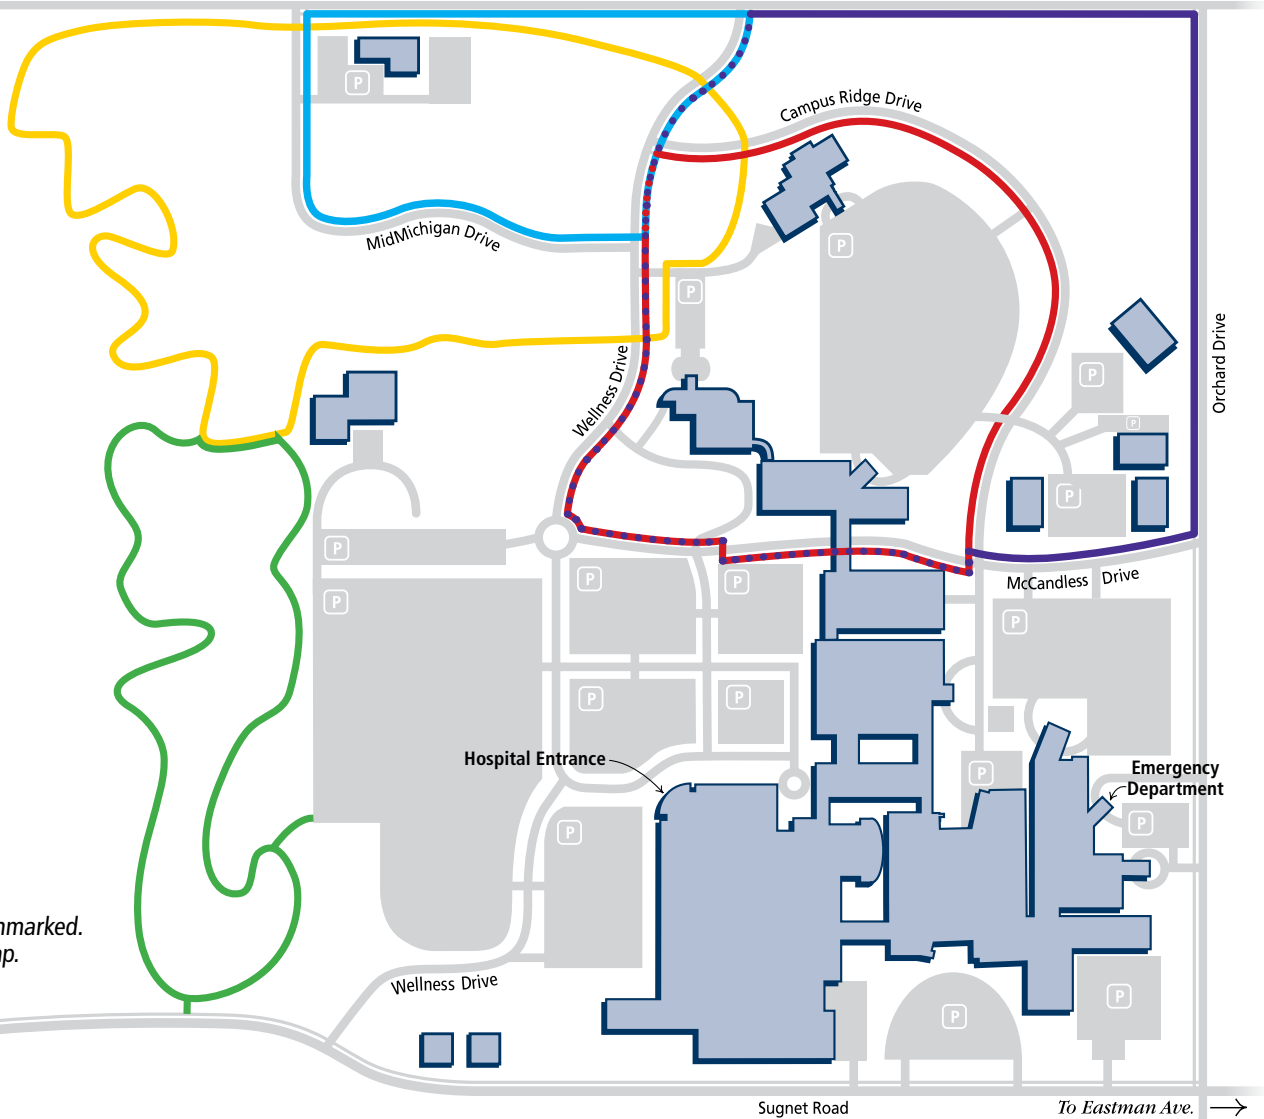

Wellness Trails

N. Saginaw Road

To Eastman Ave. →

Wooded Trails

Green Trail

3,095 Ft (.5 Miles)

Yellow Trail

4,737 Ft (.8 Miles)

Sidewalk Trails*

Blue Trail

3,248 Ft (.5 Miles)

Red Trail

3,574 Ft (.7 Miles)

Violet Trail

5,415 Ft (1.1 Miles)

*Sidewalk trails are unmarked.
Please follow the map.